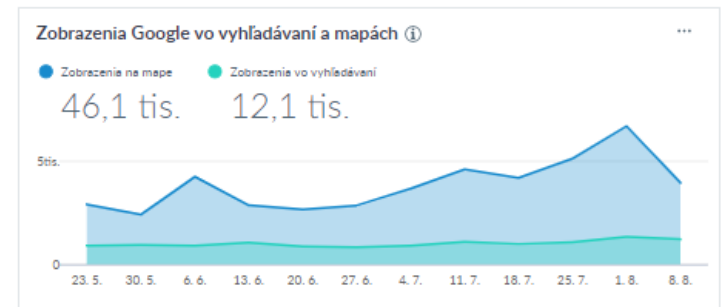

Štatistiky > Hlavné ponuky