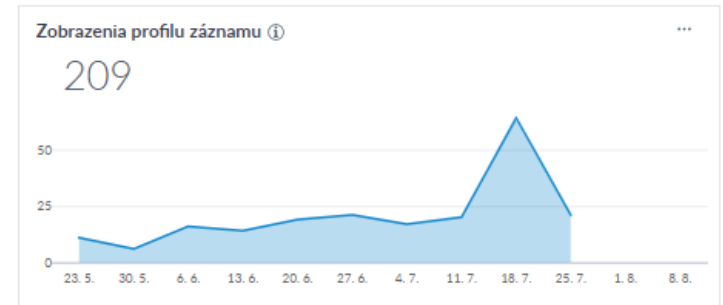

Štatistiky > Hlavné ponuky