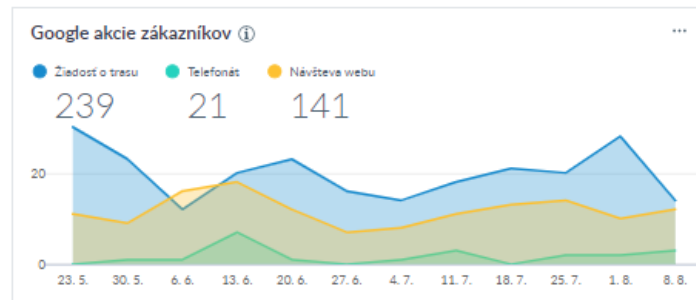

Štatistiky > Hlavné ponuky